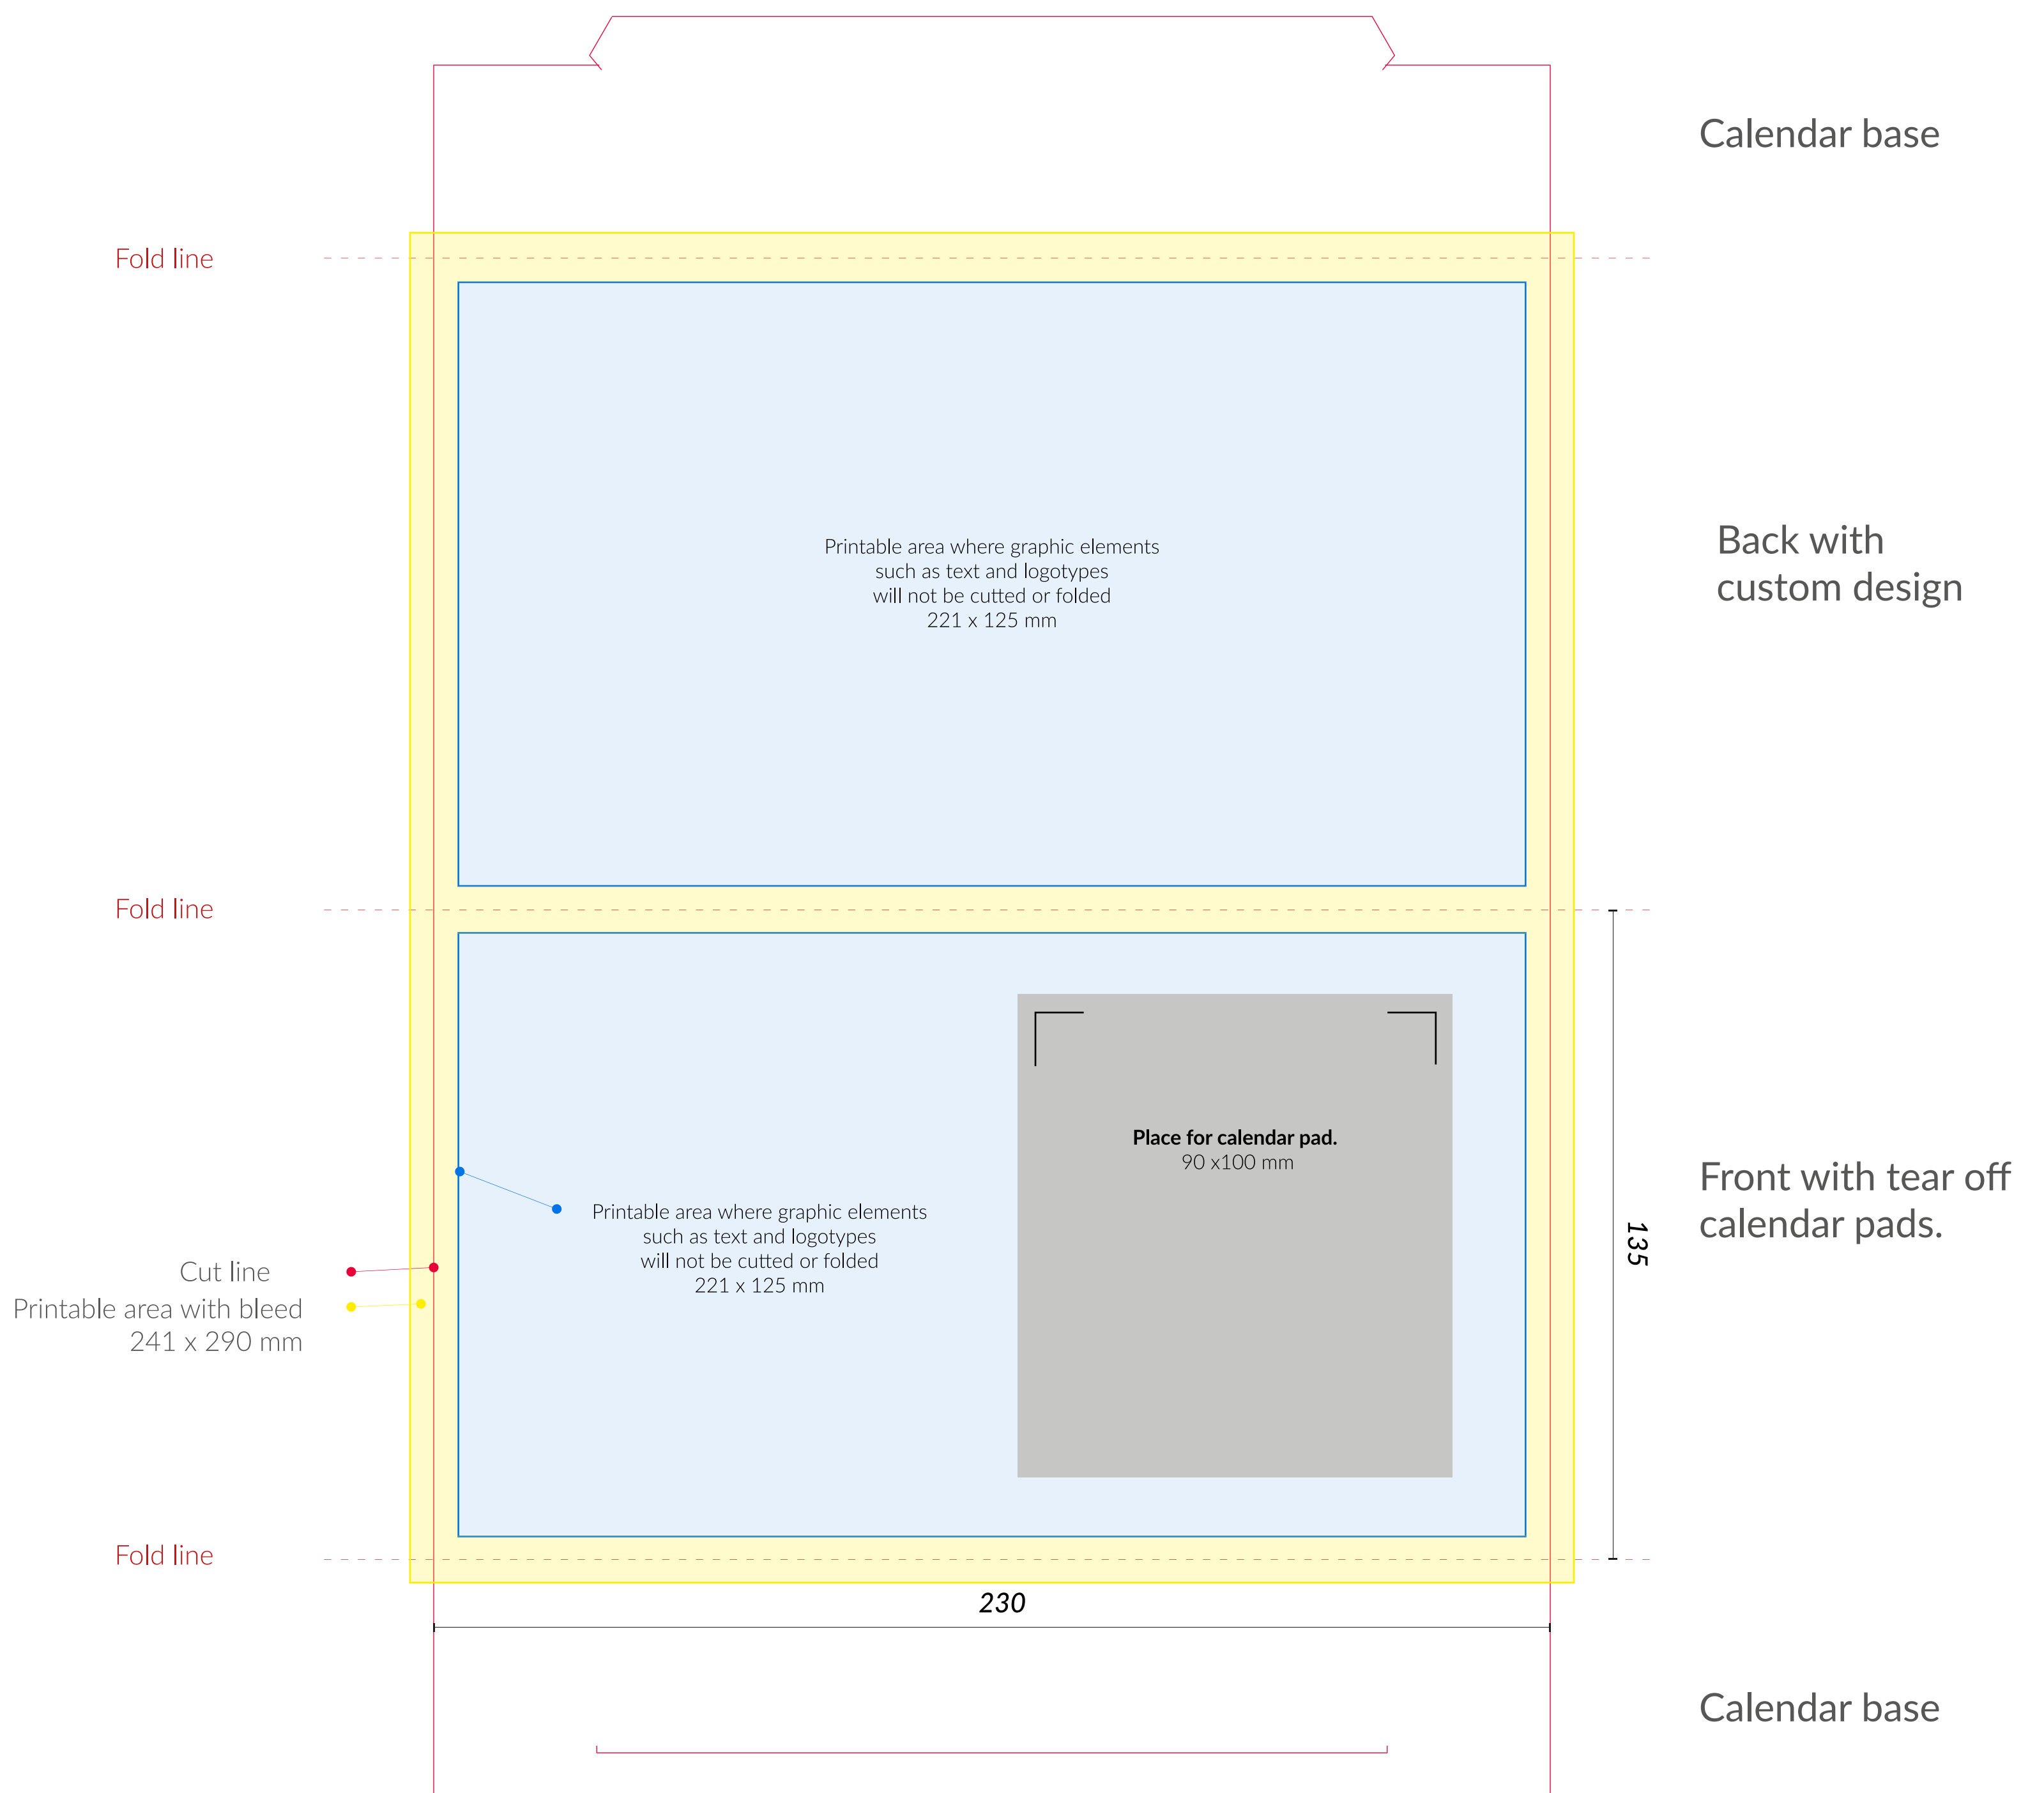

How to prepare the design?

Desk calendar with tear off pads
230 x 135 mm

How to prepare the design?

Wire-bound desk calendar
225 x 125 mm

How to prepare the design?

Basic desk calendar
230 x 135 mm