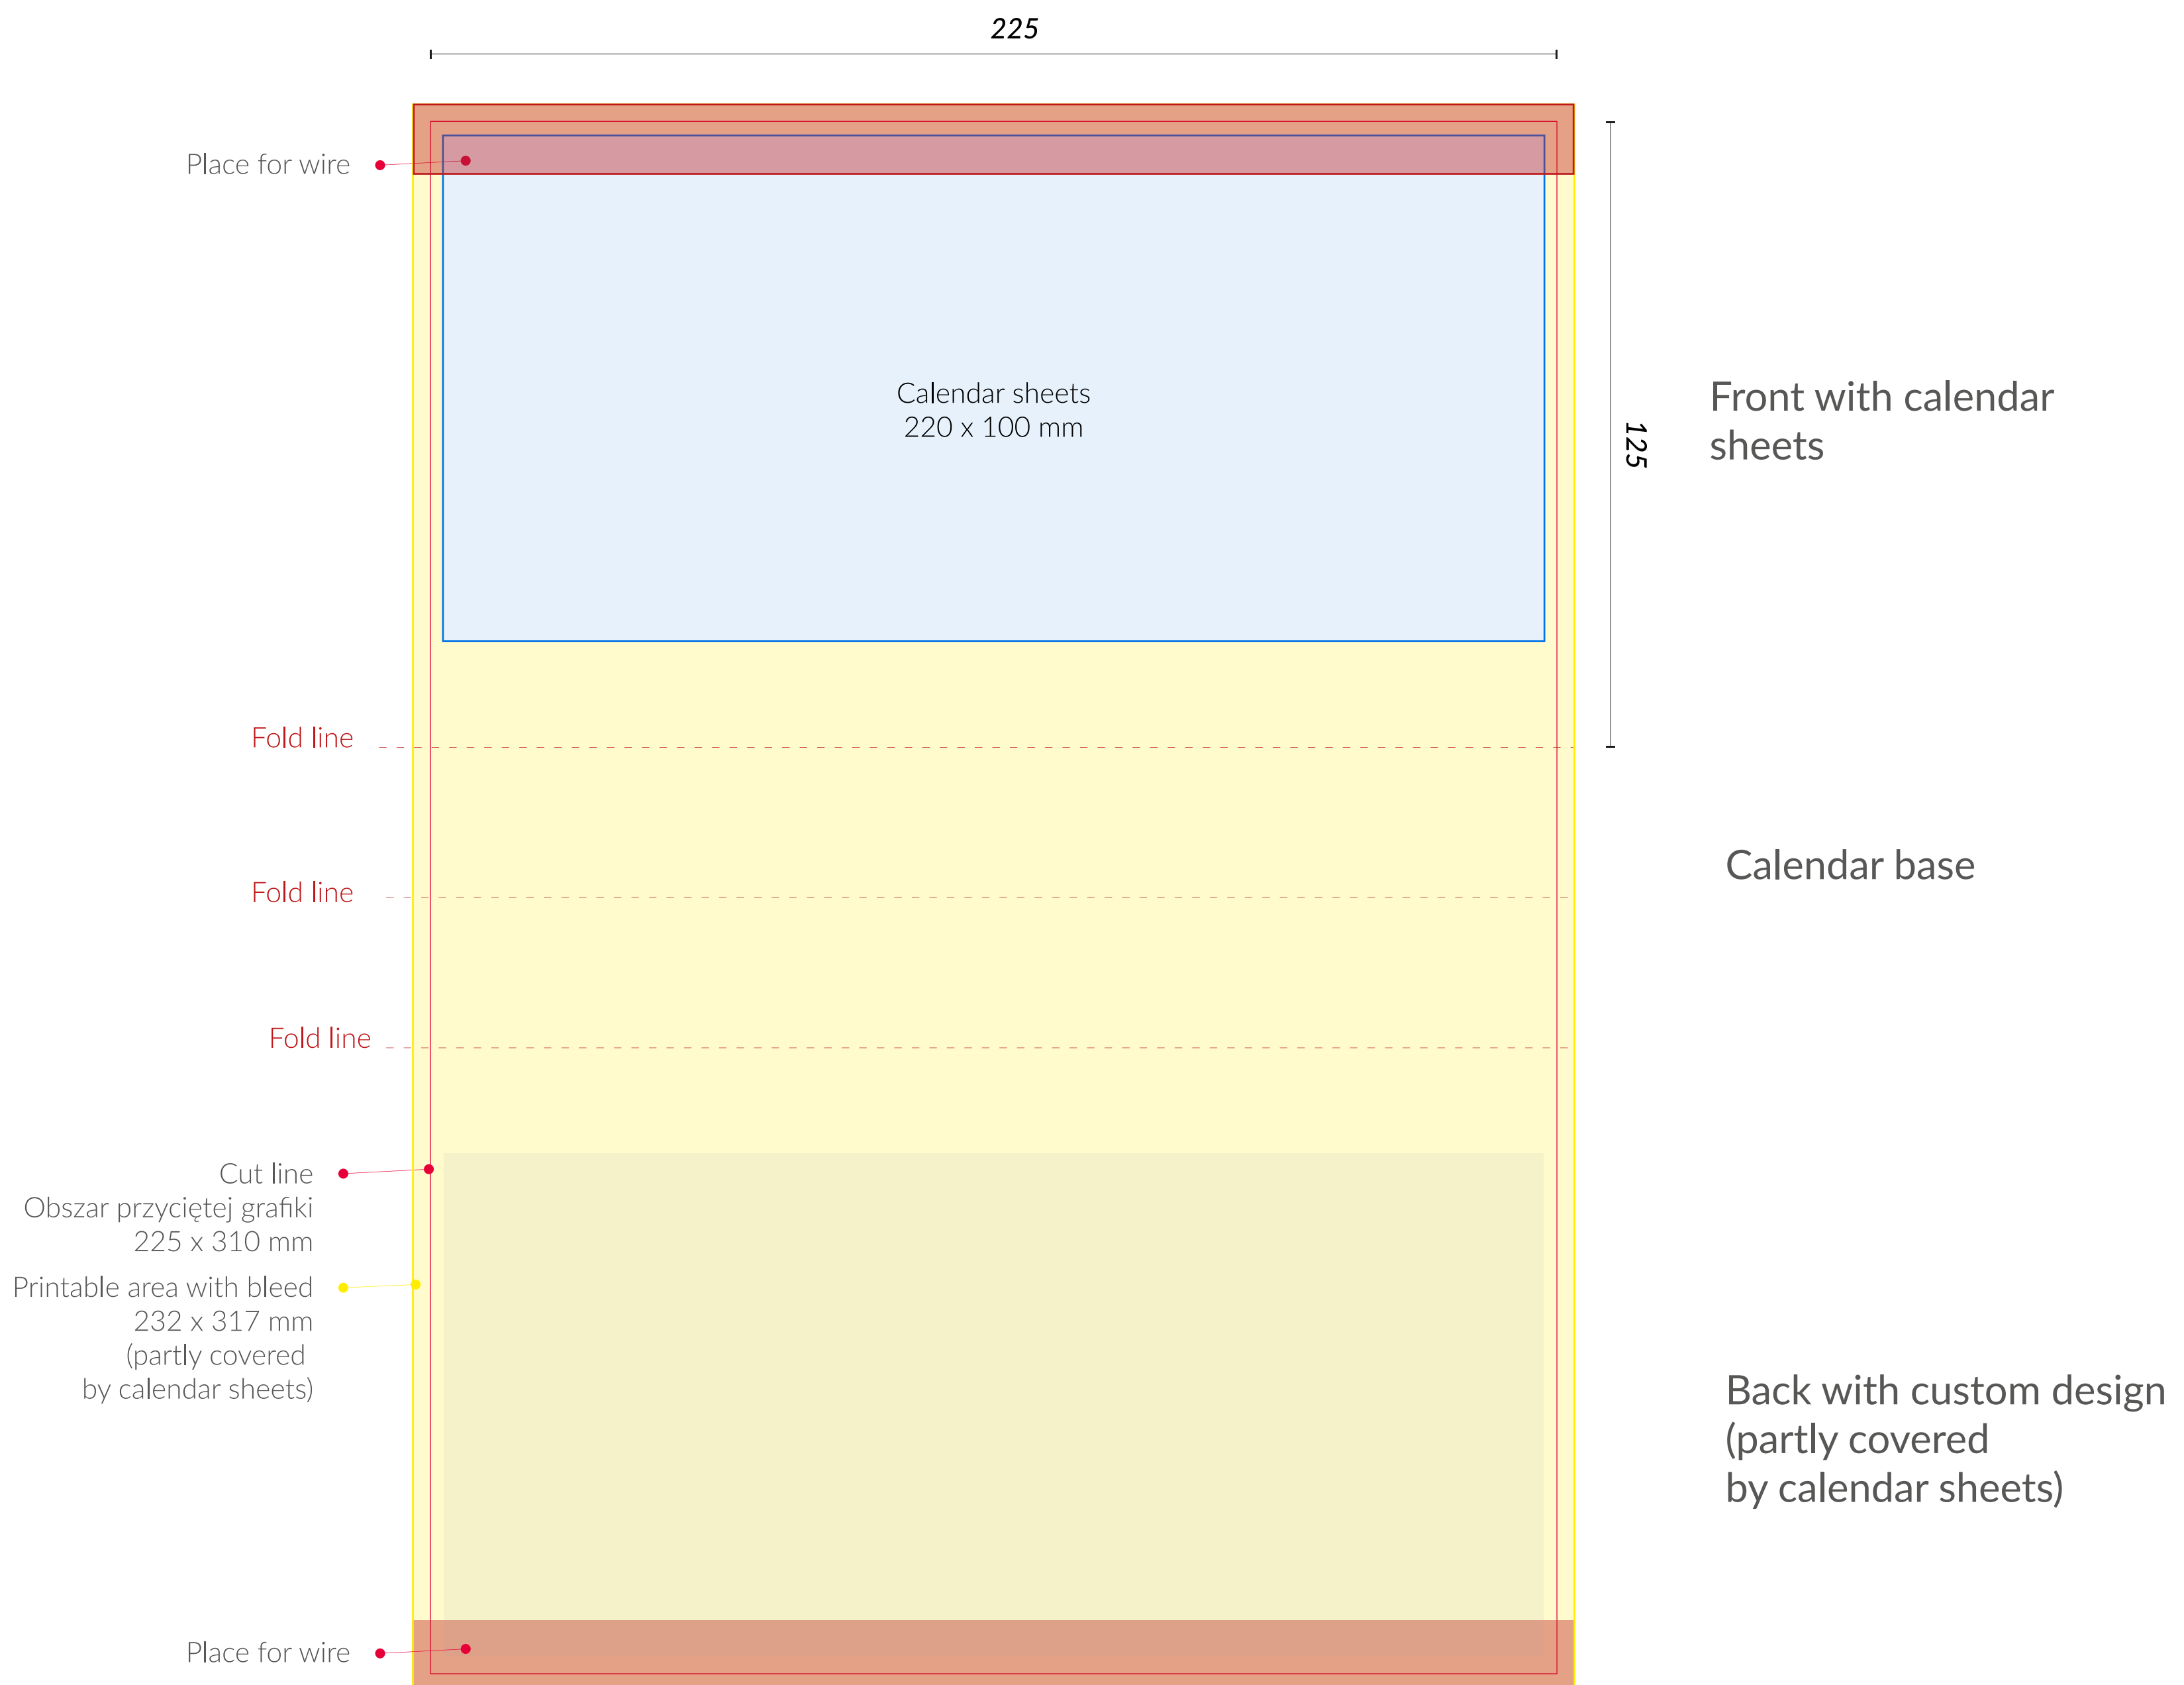

How to prepare the design?

Desk calendar with tear off pads
230 x 135 mm

How to prepare the design?

Wire-bound desk calendar
225 x 125 mm

How to prepare the design?

Basic desk calendar
230 x 135 mm