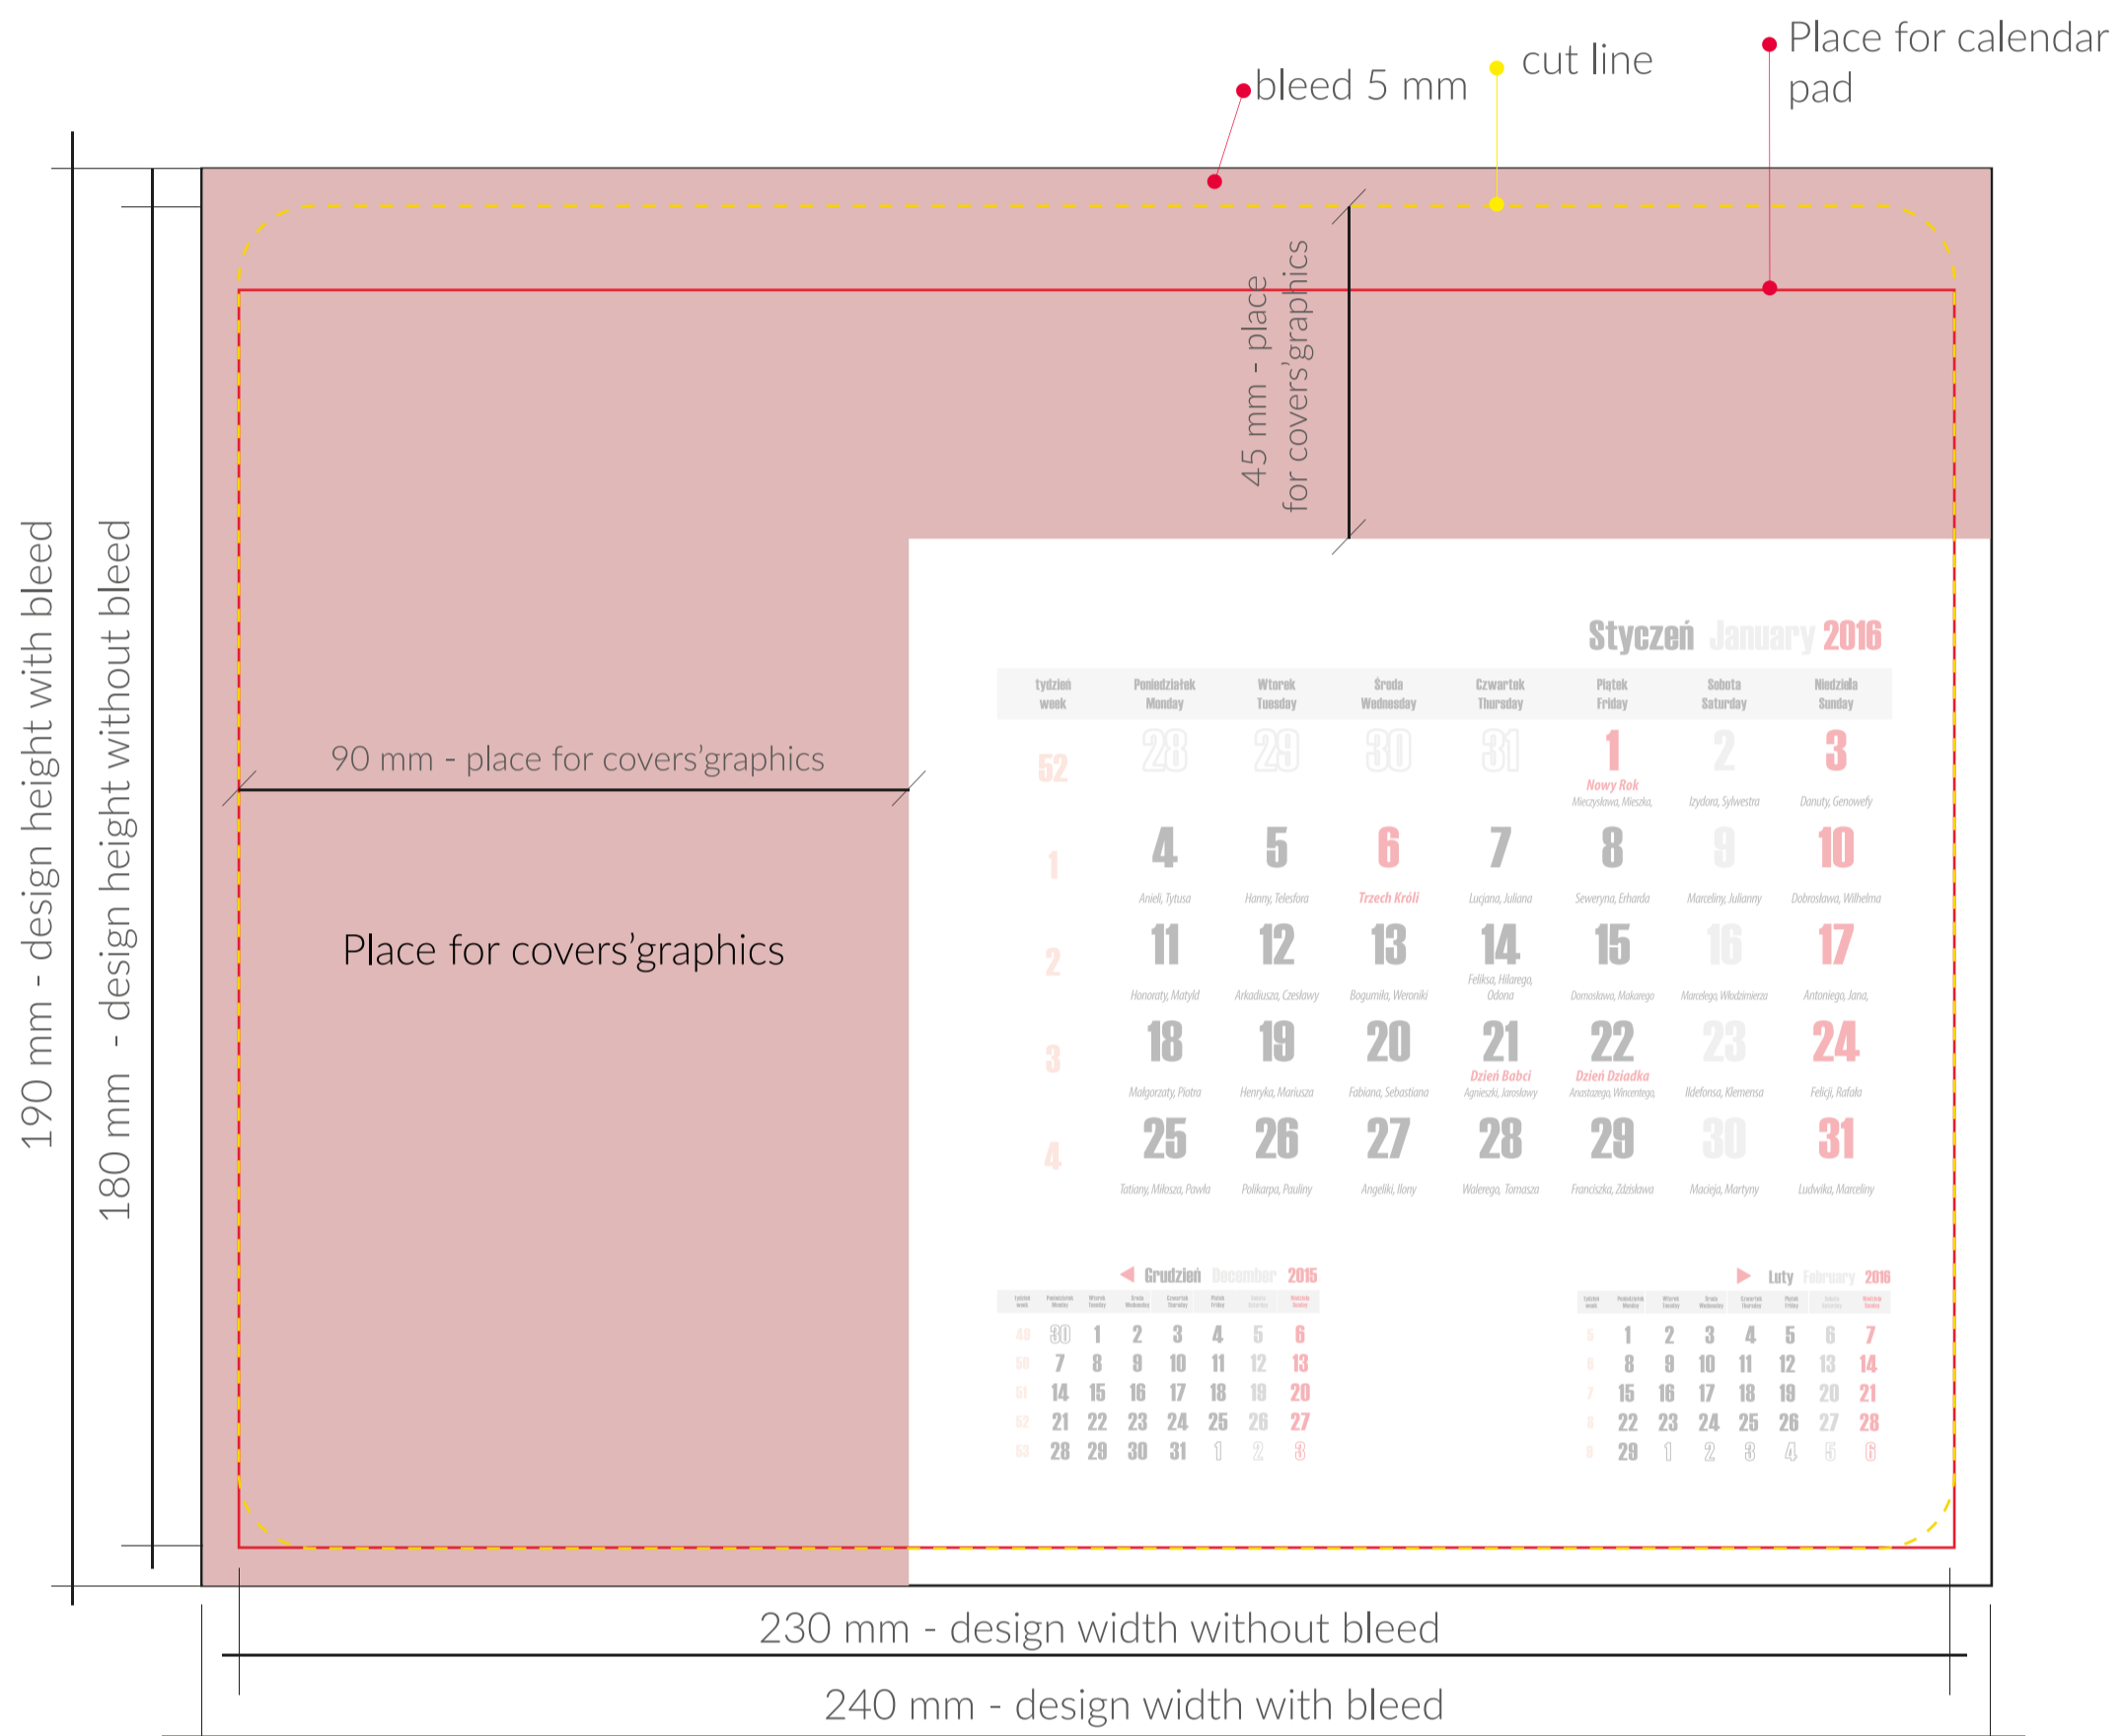

How to prepare the design?

Mouse Pad with calendar sheets
230 x 180 mm

COVER

CALENDAR PAD