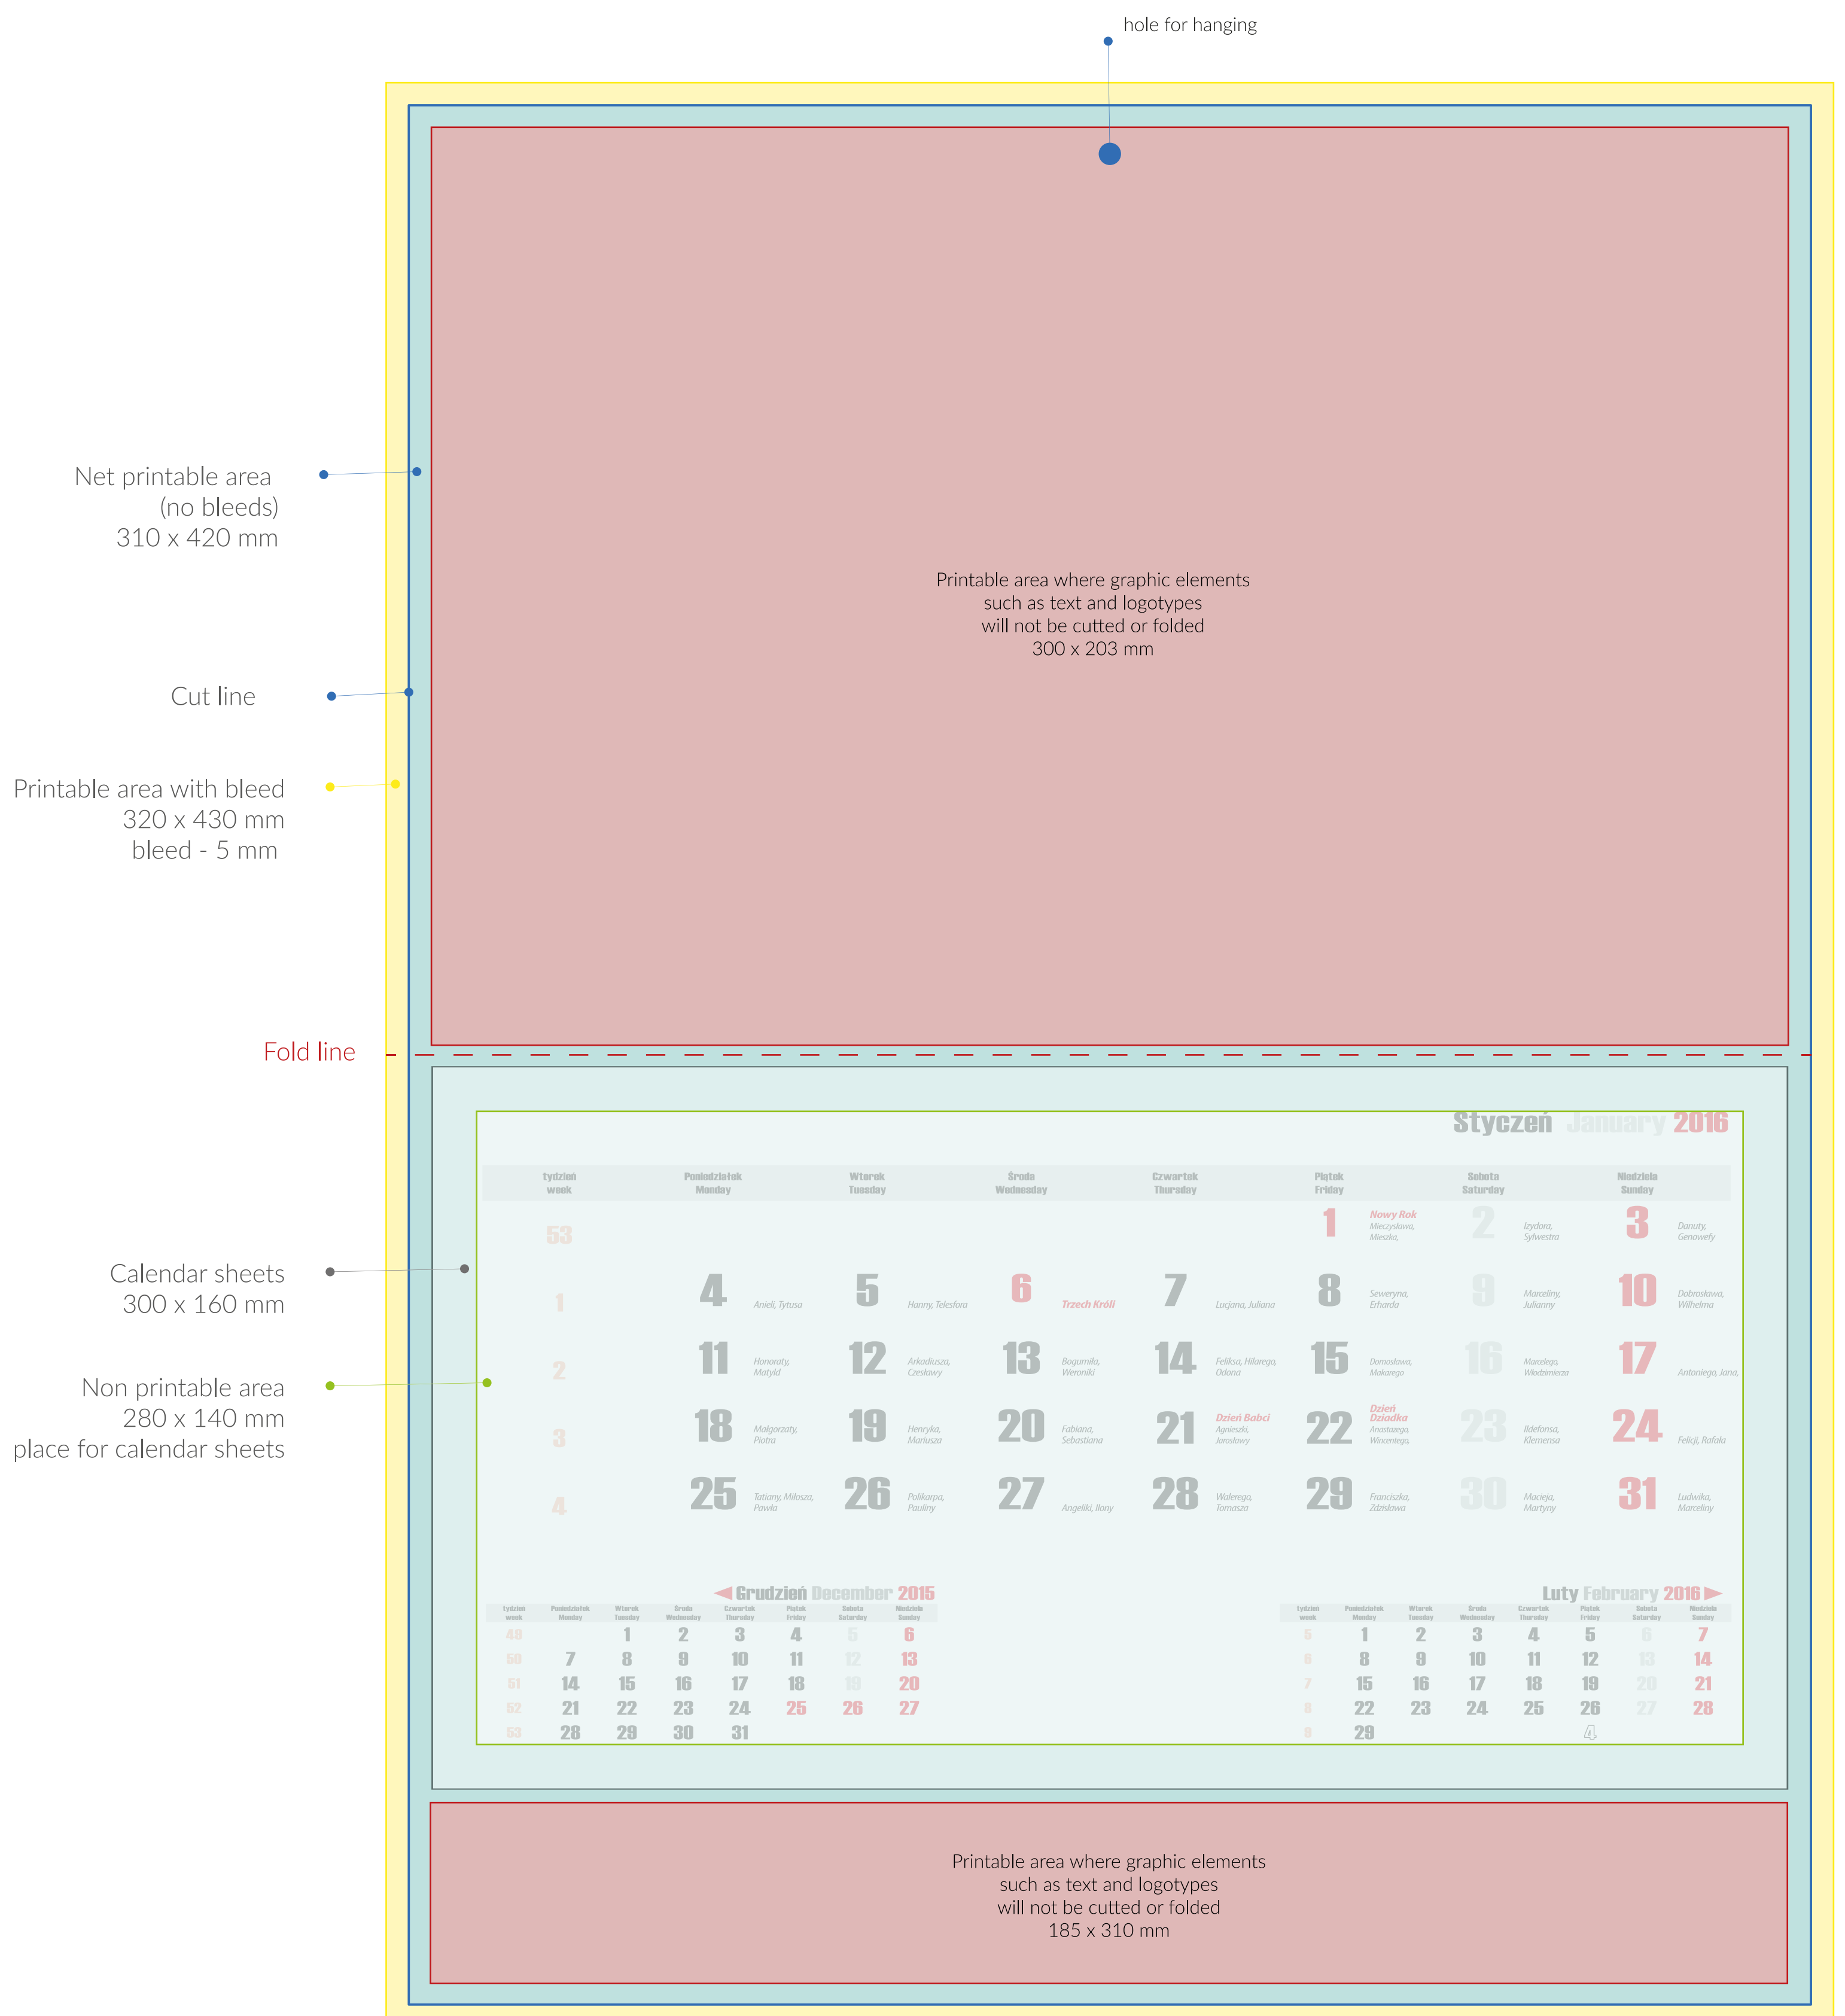

# How to prepare the design?

Wall calendar with calendar pad  
310 x 470 mm

# How to prepare the design?

Wire bounded wall calendar  
310 x 430 mm